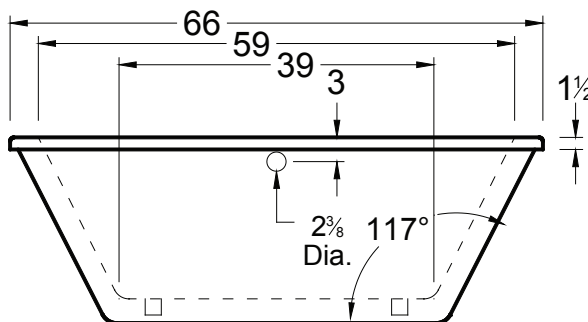

AMERICH[®]

SORREL 6636

DIMENSIONS

66" x 36" x 23" (1676 x 914 x 584 mm)
Gallon to Overflow = 68 (Liters = 258)
Weight: 140 lbs

MATERIAL

Acrylic

TUB FLOOR

Non-Textured

Contact Americh for additional approvals.

STANDARD EQUIPMENT

- 2 piece freestanding tub for easy access and installation
- 4 Adjustable feet
- Faucet can be deck mounted or floor mounted.
- Integral Waste & Overflow with Polished Chrome or White trim.

INSTALLATION TIPS

- Install according to Owner's Manual and local codes.
- Hot water supply should be 65-75% of tub capacity or greater.
- Always consult your local plumber for recommendations as installations will vary.