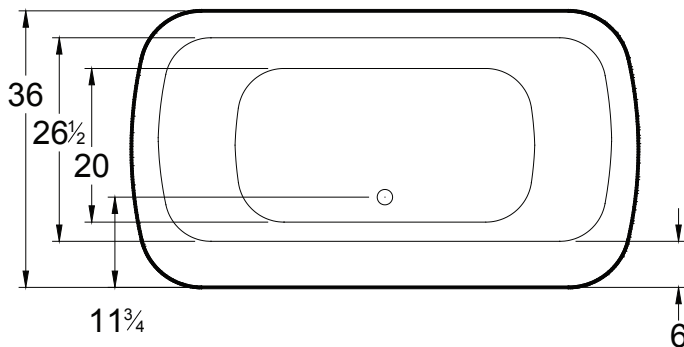

AMERICH[®]

SORREL 6636

DIMENSIONS

66" x 36" x 23" (1676 x 914 x 584 mm)
Gallon to Overflow = 68 (Liters = 258)
Weight: 140 lbs

MATERIAL

Acrylic

TUB FLOOR

Non-Textured